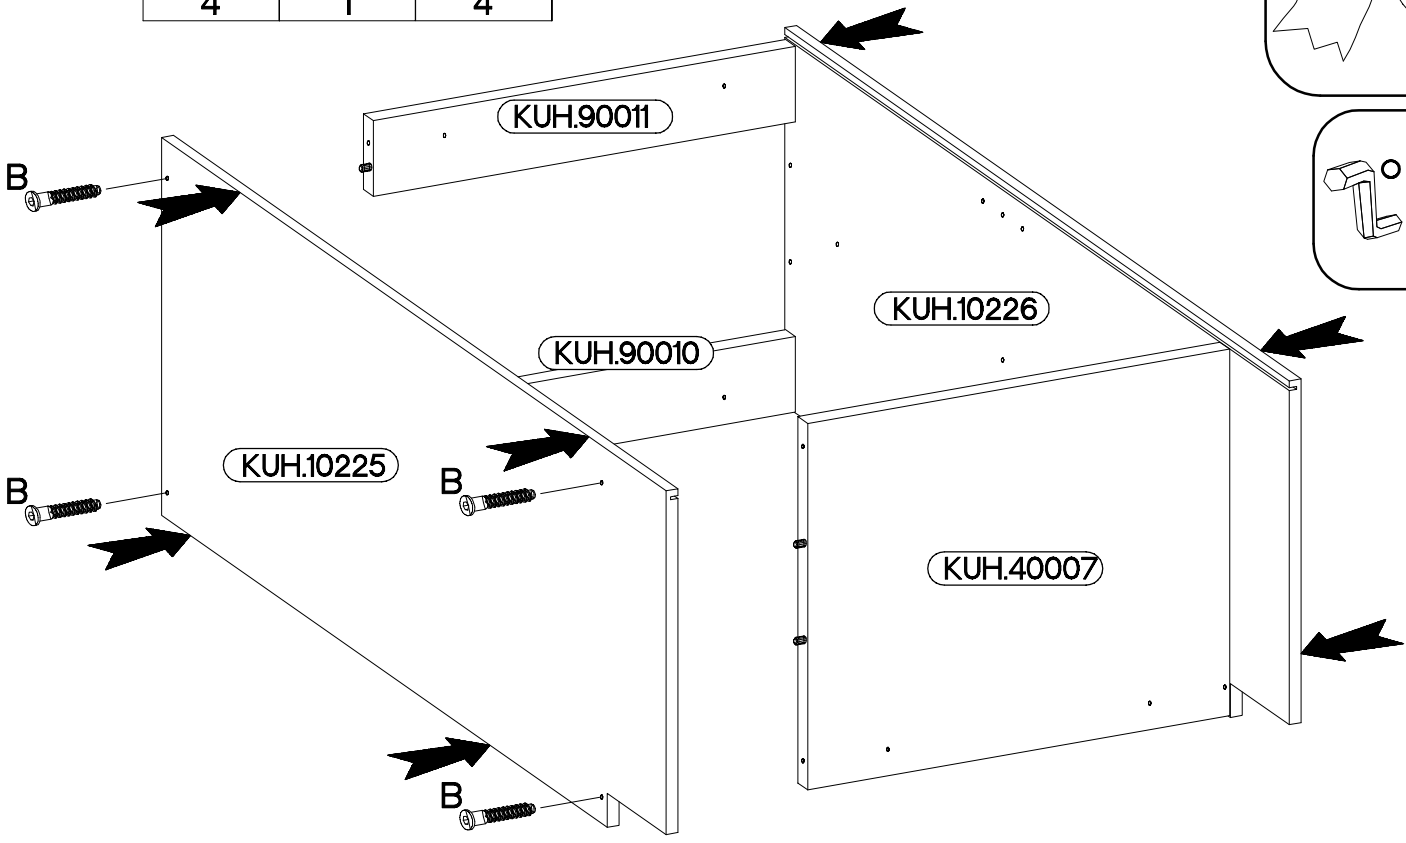

60 D 1F BB

KUH.30002  
KUH.40007

Ersatzteil Nummer	Dimension
KUH.10225	815x500x16
KUH.10226	815x500x16
KUH.30002	566x430x16
KUH.40007	567x485x16
KUH.60004	713x585x2,5
KUH.70142	713x596x16
KUH.90010	567x100x16
KUH.90011	567x100x16
KUH.90015	599x95x16

+8x30mm	6,4 x 50mm			6.5x48x16	+35/0mm	+5/19mm
A	B	E1	E9	F2	HG	J
8	8	8	2	4	2	4
	+4.0x45mm	+3.5x13mm	+3.0x20mm	+4.0x35mm		M4x22mm
O	P4	P5	P7	R3	S23	U
1	2	4	8-10	4	1	2

ISM-KUH-00928

6.5x48x16  F2 4	±8x30mm  A 8	±35/0mm  HG 2	±3.5x13mm  P5 4
--	---	--	--

2

6,4 x 50mm		
		
B	O	E1
4	1	4

3

6,4 x 50mm		
		
B	O	E1
4	1	4

4

5

∅3.0x20mm  
P7  
8-10

6

5cm

M4x22mm	
	
U	S23
2	1