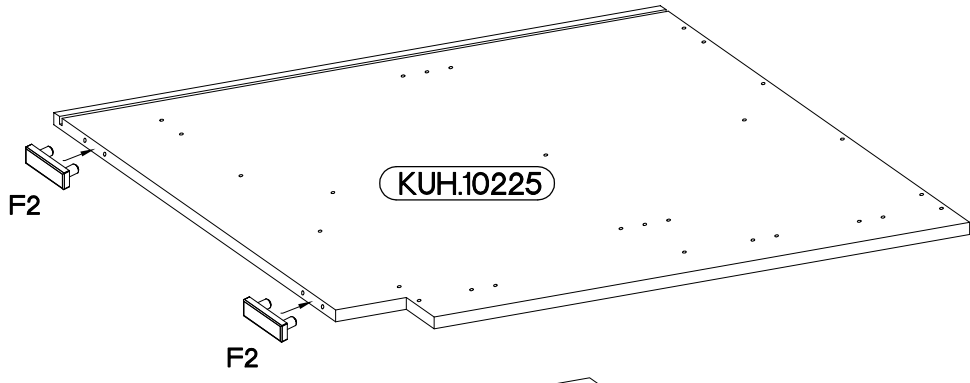

60 D 1F BB

KUH.30002  
KUH.40007

Ersatzteil Nummer	Dimension
KUH.10225	815x500x16
KUH.10226	815x500x16
KUH.30002	566x430x16
KUH.40007	567x485x16
KUH.60004	713x585x2,5
KUH.70142	713x596x16
KUH.90010	567x100x16
KUH.90011	567x100x16
KUH.90015	599x95x16

+8x30mm	6,4 x 50mm			6.5x48x16	+35/0mm	+5/19mm
A	B	E1	E9	F2	HG	J
8	8	8	2	4	2	4
	+4.0x45mm	+3.5x13mm	+3.0x20mm	+4.0x35mm		M4x22mm
O	P4	P5	P7	R3	S23	U
1	2	4	8-10	4	1	2

ISM-KUH-00928

6.5x48x16  F2 4	±8x30mm  A 8	±35/0mm  HG 2	±3.5x13mm  P5 4
--	---	--	--

2

6,4 x 50mm		
		
B	O	E1
4	1	4

3

6,4 x 50mm		
		
B	O	E1
4	1	4

4

5

∅3.0x20mm  
P7  
8-10

6

5cm

M4x22mm	
	
U	S23
2	1