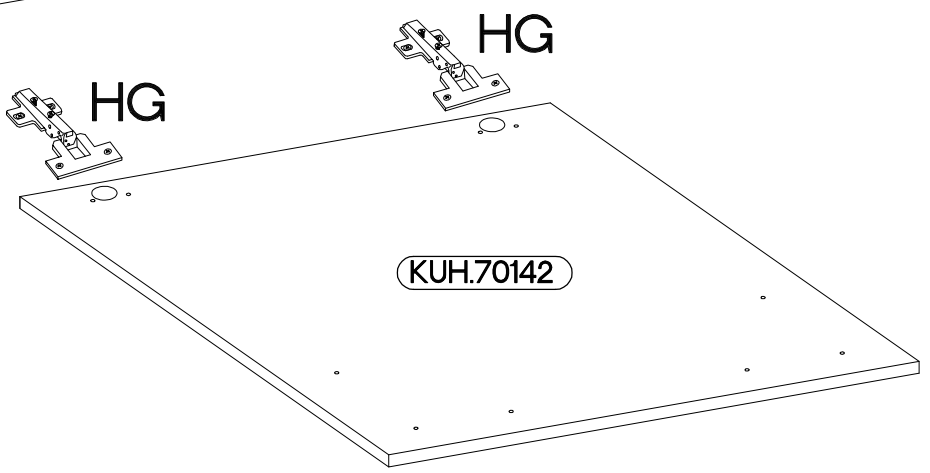

60 D 1F BB

KUH.30002  
KUH.40007

Ersatzteil Nummer	Dimension
KUH.10225	815x500x16
KUH.10226	815x500x16
KUH.30002	566x430x16
KUH.40007	567x485x16
KUH.60004	713x585x2,5
KUH.70142	713x596x16
KUH.90010	567x100x16
KUH.90011	567x100x16
KUH.90015	599x95x16

+8x30mm	6,4 x 50mm			6.5x48x16	+35/0mm	+5/19mm
A	B	E1	E9	F2	HG	J
8	8	8	2	4	2	4
	+4.0x45mm	+3.5x13mm	+3.0x20mm	+4.0x35mm		M4x22mm
O	P4	P5	P7	R3	S23	U
1	2	4	8-10	4	1	2

ISM-KUH-00928

6.5x48x16  F2 4	±8x30mm  A 8	±35/0mm  HG 2	±3.5x13mm  P5 4
--	---	--	--

2

6,4 x 50mm		
		
B	O	E1
4	1	4

3

6,4 x 50mm		
		
B	O	E1
4	1	4

4

5

∅3.0x20mm  
P7  
8-10

6

5cm

M4x22mm	
	
U	S23
2	1