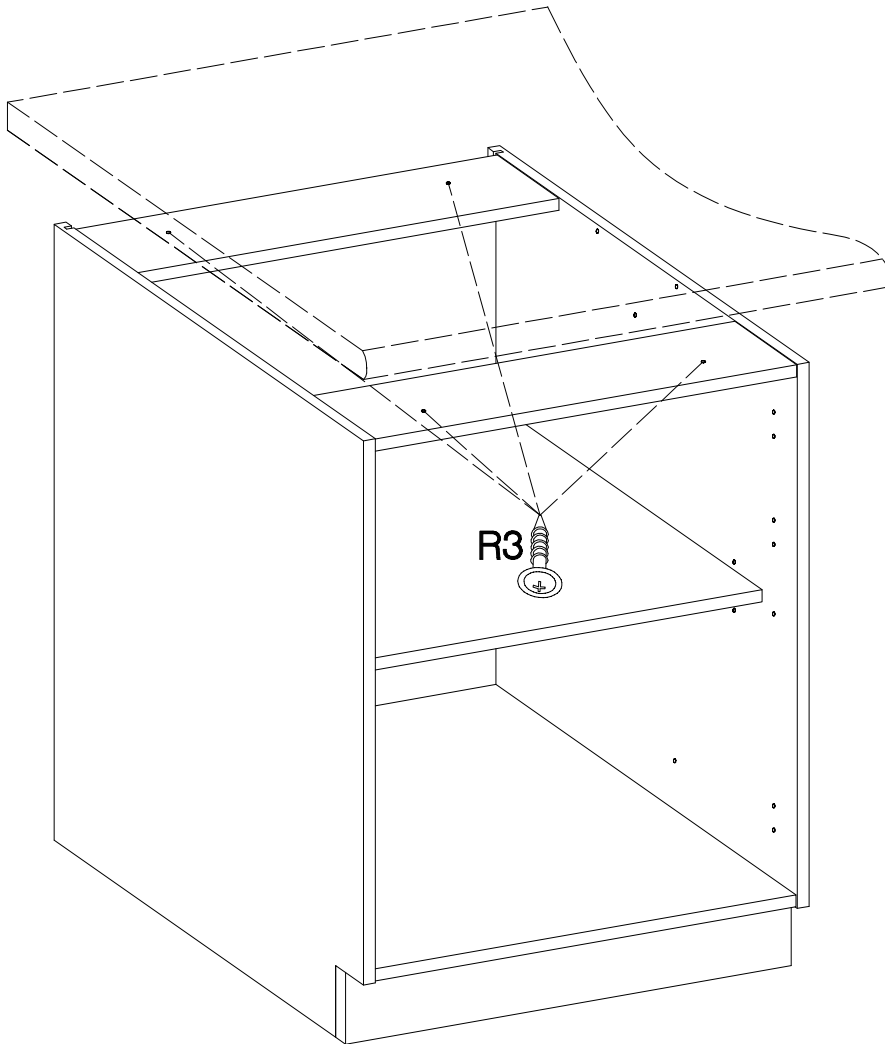

60 D 1F BB

KUH.30002  
KUH.40007

Ersatzteil Nummer	Dimension
KUH.10225	815x500x16
KUH.10226	815x500x16
KUH.30002	566x430x16
KUH.40007	567x485x16
KUH.60004	713x585x2,5
KUH.70142	713x596x16
KUH.90010	567x100x16
KUH.90011	567x100x16
KUH.90015	599x95x16

4.0x45mm	
	E9
2	2

7

15/19mm	
J	
4	

8

4.0x35mm

R3

4

P3

5cm

M4x22mm	
	
U	S23
2	1