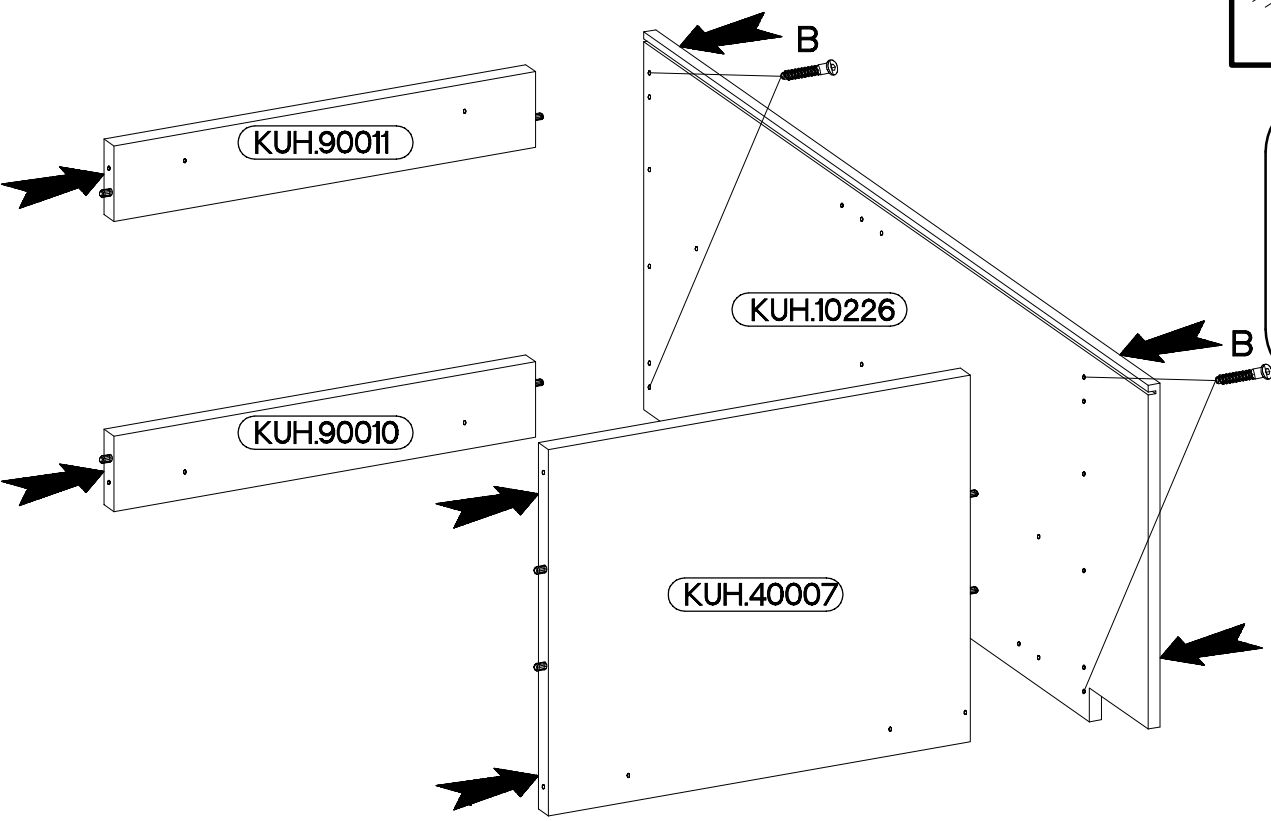

60 D 1F BB

KUH.30002  
KUH.40007

Ersatzteil Nummer	Dimension
KUH.10225	815x500x16
KUH.10226	815x500x16
KUH.30002	566x430x16
KUH.40007	567x485x16
KUH.60004	713x585x2,5
KUH.70142	713x596x16
KUH.90010	567x100x16
KUH.90011	567x100x16
KUH.90015	599x95x16

+8x30mm	6,4 x 50mm			6.5x48x16	+35/0mm	+5/19mm
A	B	E1	E9	F2	HG	J
8	8	8	2	4	2	4
	+4.0x45mm	+3.5x13mm	+3.0x20mm	+4.0x35mm		M4x22mm
O	P4	P5	P7	R3	S23	U
1	2	4	8-10	4	1	2

ISM-KUH-00928

6.5x48x16  F2 4	±8x30mm  A 8	±35/0mm  HG 2	±3.5x13mm  P5 4
--	---	--	--

2

6,4 x 50mm		
		
B	O	E1
4	1	4

3

6,4 x 50mm		
		
B	O	E1
4	1	4

4

5

∅3.0x20mm  
P7  
8-10

6

5cm

M4x22mm	
	
U	S23
2	1