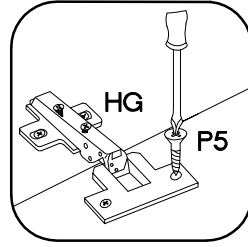

60 D 1F BB

KUH.30002  
KUH.40007

Ersatzteil Nummer	Dimension
KUH.10225	815x500x16
KUH.10226	815x500x16
KUH.30002	566x430x16
KUH.40007	567x485x16
KUH.60004	713x585x2,5
KUH.70142	713x596x16
KUH.90010	567x100x16
KUH.90011	567x100x16
KUH.90015	599x95x16

+8x30mm	6,4 x 50mm			6.5x48x16	+35/0mm	+5/19mm
A	B	E1	E9	F2	HG	J
8	8	8	2	4	2	4
	+4.0x45mm	+3.5x13mm	+3.0x20mm	+4.0x35mm		M4x22mm
O	P4	P5	P7	R3	S23	U
1	2	4	8-10	4	1	2

ISM-KUH-00928

6.5x48x16  F2 4	±8x30mm  A 8	±35/0mm  HG 2	±3.5x13mm  P5 4
--	---	--	--

2

6,4 x 50mm		
		
B	O	E1
4	1	4

3

6,4 x 50mm		
		
B	O	E1
4	1	4

4

5

∅3.0x20mm  
P7  
8-10

6

5cm

M4x22mm	
	
U	S23
2	1