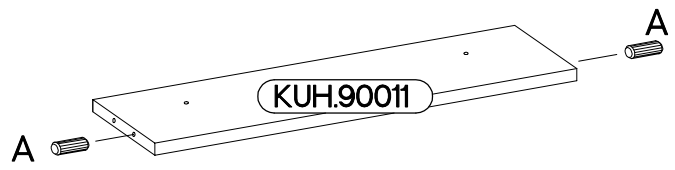

60 D 1F BB

KUH.30002  
KUH.40007

Ersatzteil Nummer	Dimension
KUH.10225	815x500x16
KUH.10226	815x500x16
KUH.30002	566x430x16
KUH.40007	567x485x16
KUH.60004	713x585x2,5
KUH.70142	713x596x16
KUH.90010	567x100x16
KUH.90011	567x100x16
KUH.90015	599x95x16

+8x30mm	6,4 x 50mm			6.5x48x16	+35/0mm	+5/19mm
A	B	E1	E9	F2	HG	J
8	8	8	2	4	2	4
	+4.0x45mm	+3.5x13mm	+3.0x20mm	+4.0x35mm		M4x22mm
O	P4	P5	P7	R3	S23	U
1	2	4	8-10	4	1	2

ISM-KUH-00928

6.5x48x16  F2 4	±8x30mm  A 8	±35/0mm  HG 2	±3.5x13mm  P5 4
--	---	--	--

2

6,4 x 50mm		
		
B	O	E1
4	1	4

3

6,4 x 50mm		
		
B	O	E1
4	1	4

4

5

∅3.0x20mm  
P7  
8-10

6

5cm

M4x22mm	
	
U	S23
2	1