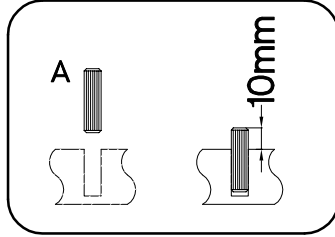

60 D 1F BB

KUH.30002  
KUH.40007

Ersatzteil Nummer	Dimension
KUH.10225	815x500x16
KUH.10226	815x500x16
KUH.30002	566x430x16
KUH.40007	567x485x16
KUH.60004	713x585x2,5
KUH.70142	713x596x16
KUH.90010	567x100x16
KUH.90011	567x100x16
KUH.90015	599x95x16

+8x30mm	6,4 x 50mm			6.5x48x16	+35/0mm	+5/19mm
A	B	E1	E9	F2	HG	J
8	8	8	2	4	2	4
	+4.0x45mm	+3.5x13mm	+3.0x20mm	+4.0x35mm		M4x22mm
O	P4	P5	P7	R3	S23	U
1	2	4	8-10	4	1	2

ISM-KUH-00928

6.5x48x16  F2 4	±8x30mm  A 8	±35/0mm  HG 2	±3.5x13mm  P5 4
--	---	--	--

2

6,4 x 50mm		
		
B	O	E1
4	1	4

3

6,4 x 50mm		
		
B	O	E1
4	1	4

4

5

∅3.0x20mm  
P7  
8-10

6

5cm

M4x22mm	
	
U	S23
2	1