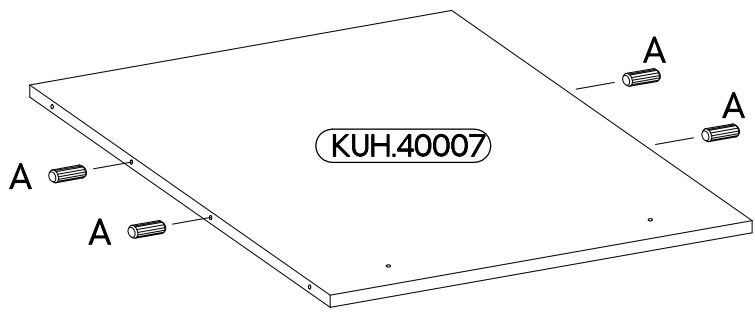

60 D 1F BB

KUH.30002  
KUH.40007

Ersatzteil Nummer	Dimension
KUH.10225	815x500x16
KUH.10226	815x500x16
KUH.30002	566x430x16
KUH.40007	567x485x16
KUH.60004	713x585x2,5
KUH.70142	713x596x16
KUH.90010	567x100x16
KUH.90011	567x100x16
KUH.90015	599x95x16

+8x30mm	6,4 x 50mm			6.5x48x16	+35/0mm	+5/19mm
A	B	E1	E9	F2	HG	J
8	8	8	2	4	2	4
	+4.0x45mm	+3.5x13mm	+3.0x20mm	+4.0x35mm		M4x22mm
O	P4	P5	P7	R3	S23	U
1	2	4	8-10	4	1	2

ISM-KUH-00928

6.5x48x16  F2 4	±8x30mm  A 8	±35/0mm  HG 2	±3.5x13mm  P5 4
--	---	--	--

2

6,4 x 50mm		
		
B	O	E1
4	1	4

3

6,4 x 50mm		
		
B	O	E1
4	1	4

4

5

∅3.0x20mm  
P7  
8-10

6

5cm

M4x22mm	
	
U	S23
2	1