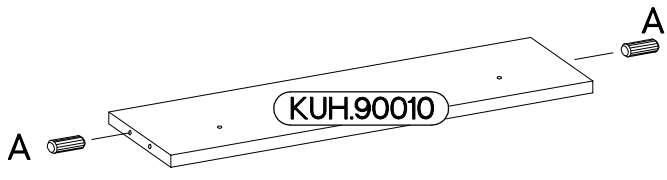

60 D 1F BB

KUH.30002  
KUH.40007

Ersatzteil Nummer	Dimension
KUH.10225	815x500x16
KUH.10226	815x500x16
KUH.30002	566x430x16
KUH.40007	567x485x16
KUH.60004	713x585x2,5
KUH.70142	713x596x16
KUH.90010	567x100x16
KUH.90011	567x100x16
KUH.90015	599x95x16

+8x30mm	6,4 x 50mm			6.5x48x16	+35/0mm	+5/19mm
A	B	E1	E9	F2	HG	J
8	8	8	2	4	2	4
	+4.0x45mm	+3.5x13mm	+3.0x20mm	+4.0x35mm		M4x22mm
O	P4	P5	P7	R3	S23	U
1	2	4	8-10	4	1	2

ISM-KUH-00928

6.5x48x16  F2 4	±8x30mm  A 8	±35/0mm  HG 2	±3.5x13mm  P5 4
--	---	--	--

2

6,4 x 50mm		
		
B	O	E1
4	1	4

3

6,4 x 50mm		
		
B	O	E1
4	1	4

4

5

∅3.0x20mm  
P7  
8-10

6

5cm

M4x22mm	
	
U	S23
2	1